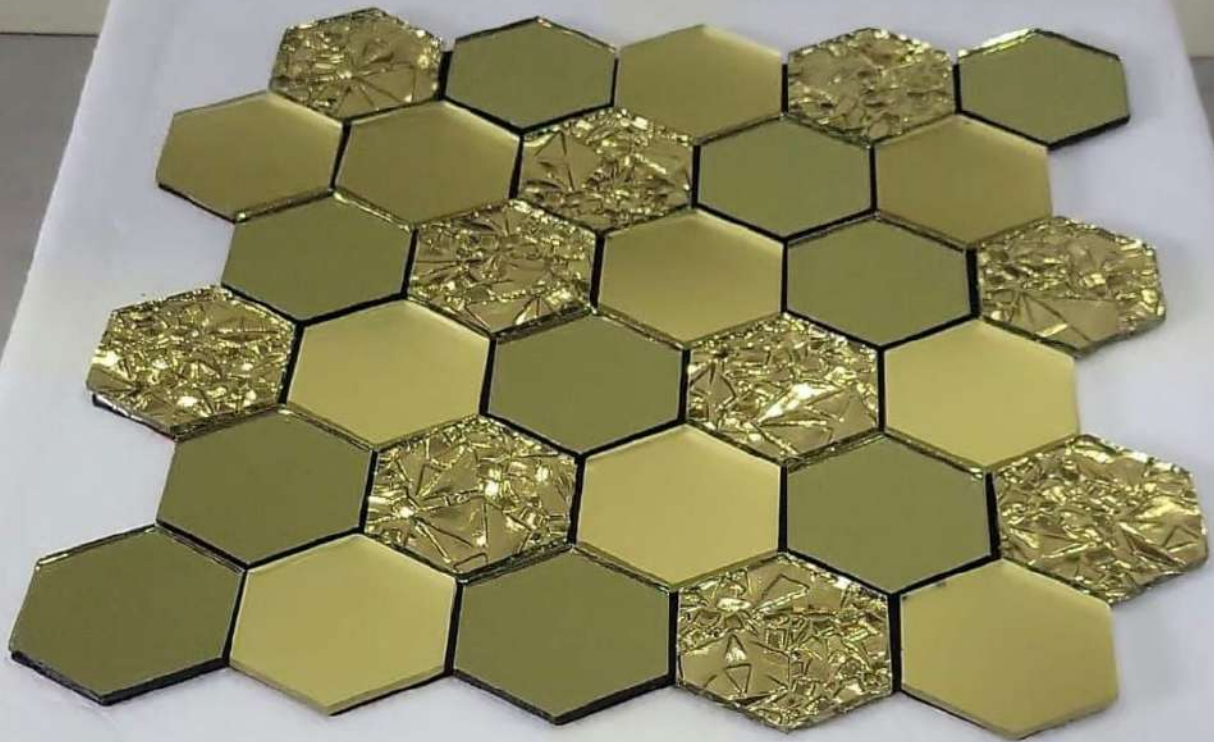

089 DARK GREEN

171 BLACK WOOD

178-1 BLACK WOOD

171 BLACK WOOD

089-DARK WOOD

168 DARK WOOD

145(DARK WOOD)

145-MATT WHITE

178-1(BLACK WOOD)

089-DARK GREEN

096-(BLACK WOOD)

96-CHAMPA GOLD

GM-5

GM-58

GM-11

GM-12